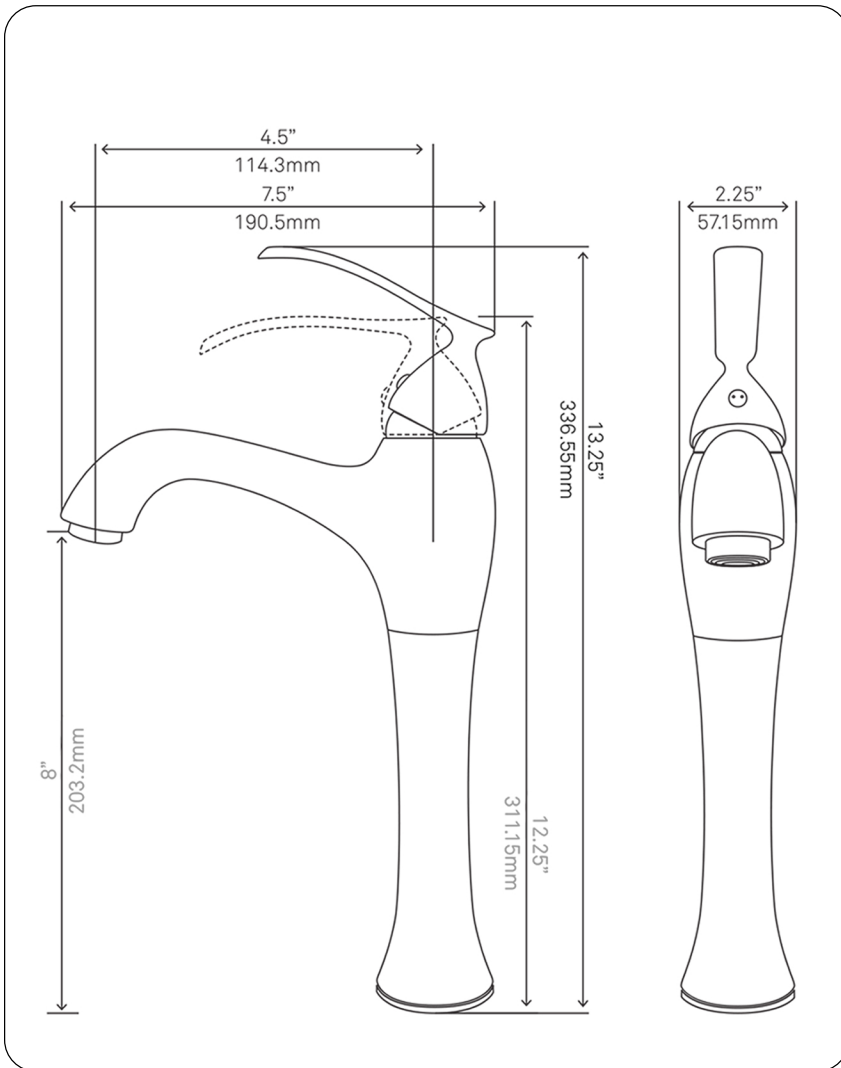

**BM-116BN TRADITIONAL
Single Lever Vessel Faucet**

Requested By: _____

Specific Features: _____

STANDARD SPECIFICATIONS:

- Vessel faucet with brushed nickel finish
- Single handle control
- Solid brass construction
- High pressure ceramic cartridge
- Single hole deck mount installation
- 1.5-inch diameter hole required
- cUPC and AB1953 low lead compliant
- ASME A112.18.1-1-2011/CSA B125.1-11
- NSF 61 and NSF 372 certified
- WaterSaver option available

WARRANTY:

Limited lifetime warranty
• See www.Novatto.com for details

COORDINATING ACCESSORIES:

- PUD-BN pop-up drain
- MR-001BN mounting ring
- Glacier Ice Restoration and Sealer kit

NOTES

Novatto reserves the right (1) to make changes in specifications and materials, and (2) to change or discontinue models, both without notice or obligation. Dimensions are for reference only, see www.Novatto.com for finish options and product availability.